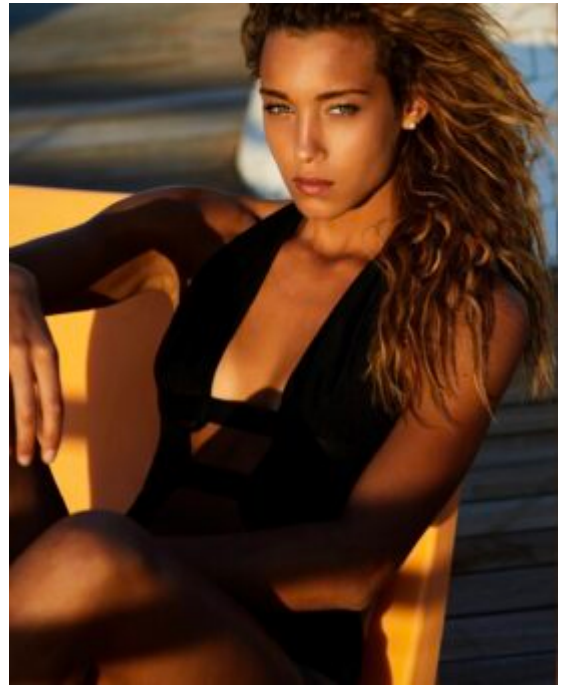

TRUE MODELS

Ebony Anderberg

180 | 85 / 72 / 97 / 40 | Brown / Green

TRUE MODELS

Ebony Anderberg

180 | 85 / 72 / 97 / 40 | Brown / Green

TRUE MODELS

Ebony Anderberg

180 | 85 / 72 / 97 / 40 | Brown / Green

TRUE MODELS

Ebony Anderberg

180 | 85 / 72 / 97 / 40 | Brown / Green

TRUE MODELS

Ebony Anderberg

180 | 85 / 72 / 97 / 40 | Brown / Green

TRUE MODELS